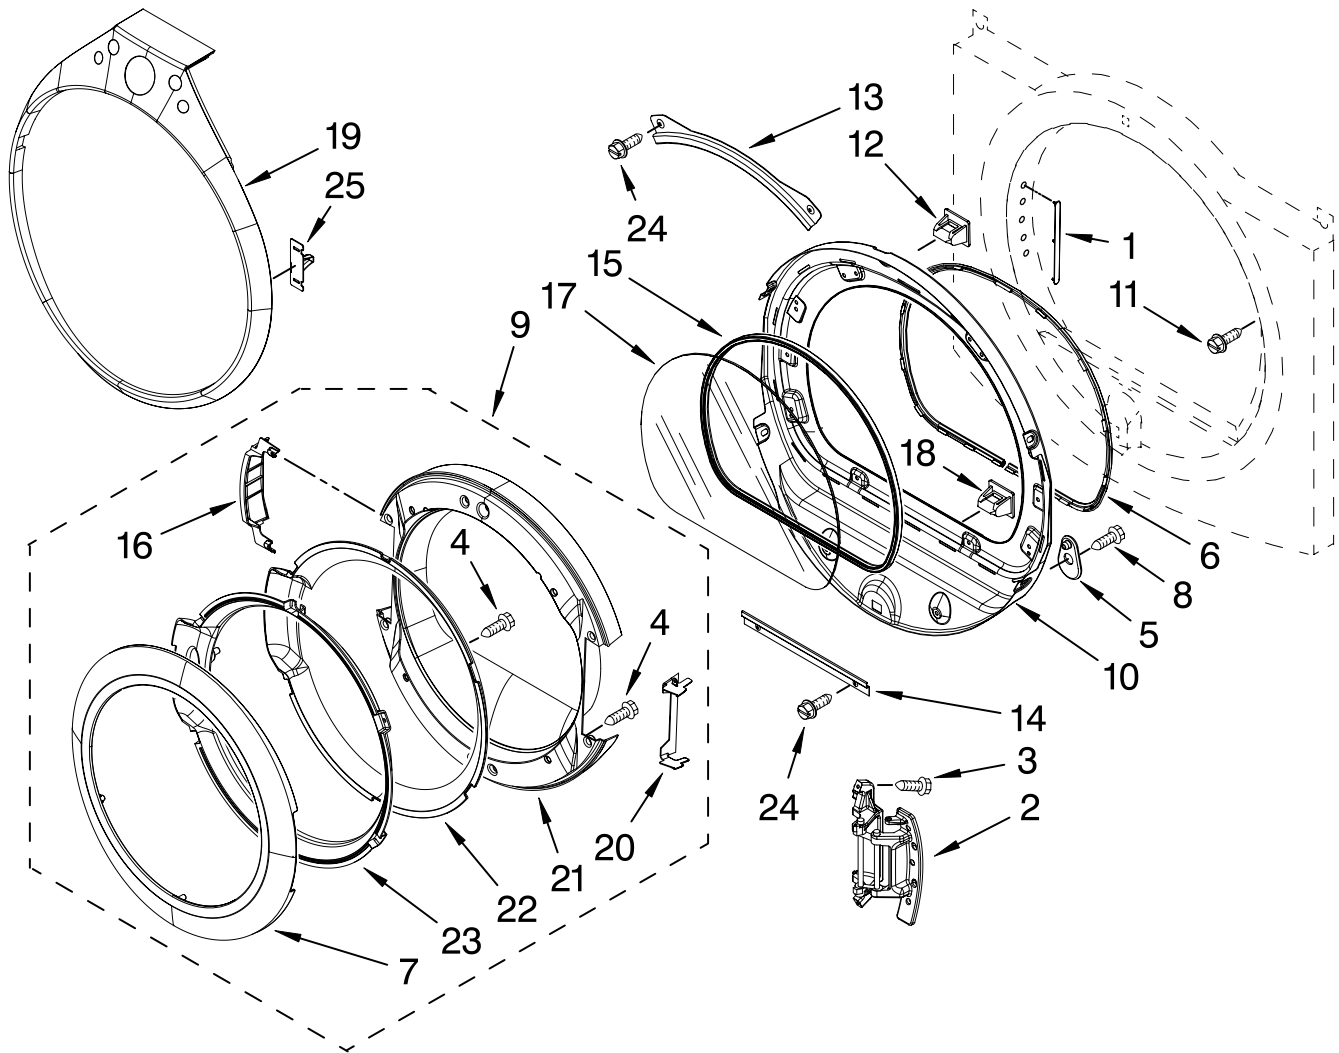

# DOOR PARTS

For Models: WGD9200SQ0  
(Designer White)

Illus. No.	Part No.	DESCRIPTION
1	W10085210	Label, Hinge Hole
2	W10139920	Door Hinge Assembly
3	W10159996	Screw, 10-24 x 3/64
4	9742177	Screw, 8-18 x 5/8
5	W10048910	Screw-Plug
6	W10139457	Seal-Door
7	8578154	Handle, Door Ring Assembly (Includes Item: 7)
8	3400224	Screw, 10-16 x 1/2
9	8578151	Door Assembly (Outer)